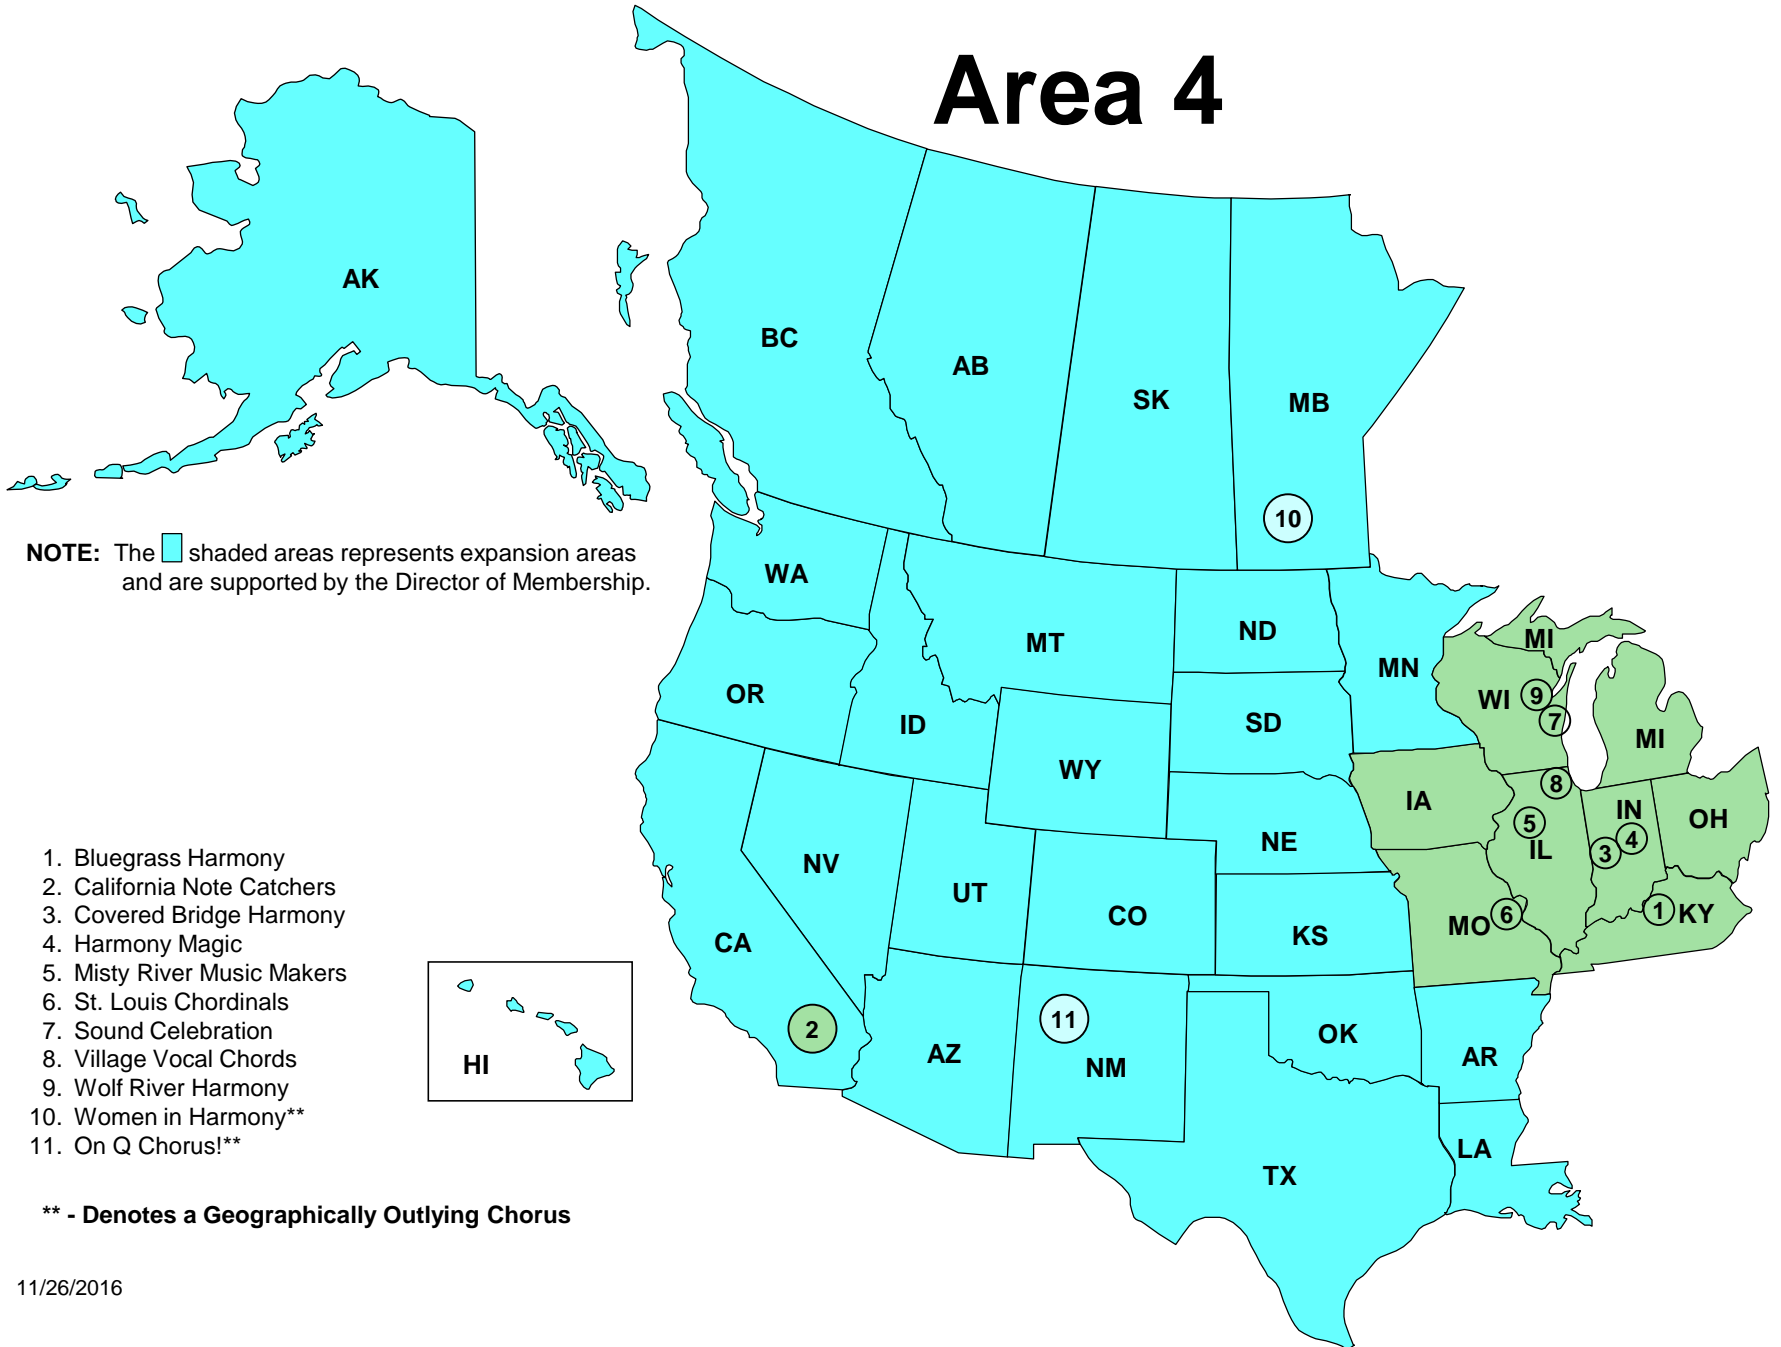

Area 4

NOTE: The shaded areas represents expansion areas and are supported by the Director of Membership.

1. Bluegrass Harmony
2. California Note Catchers
3. Covered Bridge Harmony
4. Harmony Magic
5. Misty River Music Makers
6. St. Louis Chordinals
7. Sound Celebration
8. Village Vocal Chords
9. Wolf River Harmony
10. Women in Harmony**
11. On Q Chorus!**

**** - Denotes a Geographically Outlying Chorus**